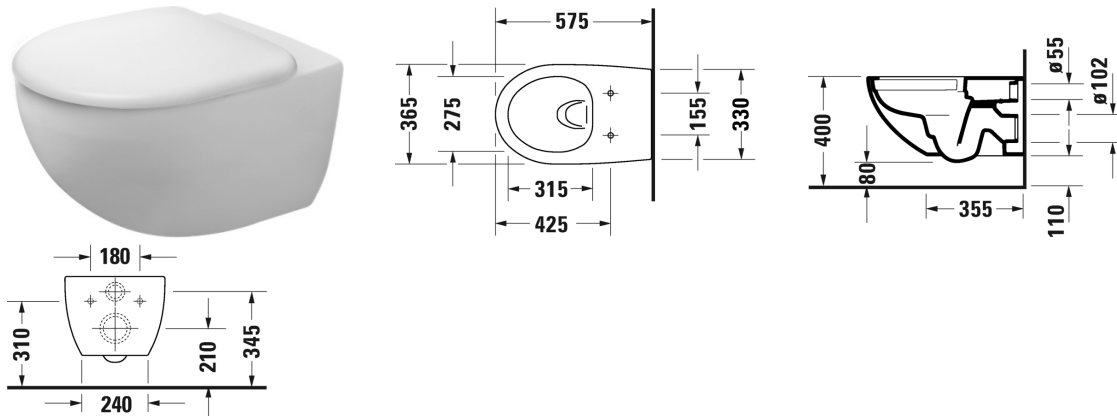

Architec Toilet wall mounted Duravit Rimless® # 257209..00 / 257209..00

| < 365 mm > |

Toilet wall mounted Duravit Rimless®	Dimension	Weight	Order number
rimless, washdown model, Durafix included, UWL class 1			
Colors			
00 White Alpin 20 HygieneGlaze (an antibacterial ceramic glaze that provides almost indefinite effectiveness)			
Variant			
♣ 4,5 l	365 x 575 mm	24.100 kilogram	257209..00
♣ 4,5 l	365 x 575 mm	24.100 kilogram	257209..00
Infobox			
Durafix for invisible fixation is included in delivery			
Accessory			
Noise reduction gasket			005090
Fixing for wall mounted bidet and wall mounted toilet	Ø 12 x 180 mm	0.200 kilogram	006500
Suitable products			
Toilet seat and cover removable, wrap over, hinges stainless steel, with soft closure,			006969
Toilet seat and cover removable, wrap over, hinges stainless steel, without soft closure,			006961

All drawings contain the necessary measurements which are subject to standard tolerances. They are stated in mm and are non-binding. Exact measurements, in particular for customised installation scenarios, can only be taken from the finished piece.